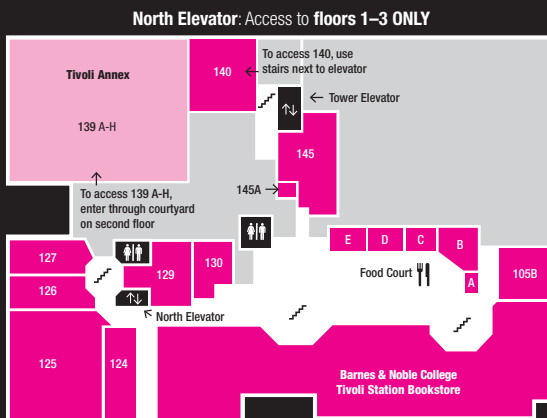

TIVOLI STUDENT UNION DIRECTORY

TIVOLI
TOWER
FLOORS
4-7

To access floors 4-7, use the Tower Elevator

FLOOR 6

FLOOR 7

FLOOR 4

FLOOR 5

FLOOR 3

FLOOR 2

FLOOR 1

- Information
- Restrooms
- ATM
- Elevators
- Stairs

EVENT SPACES

- 250 Turnhalle
- 317 Salomon Room
- 320 Baerresen Ballrooms (A,B,C)
- 322 Endlich Room
- 329 Barb Weiske Senate Chambers
- 346 Sigi's Hub
- 440/540 Adirondacks Room
- 442 John Good Room
- 444 LoRaine Good Room
- 640 Zenith Room
- 642 Burghardt Room
- 740 Executive Center

FOOD

- 201 Starbucks
- 229 iPIE
- 240 Tivoli Brewing Co.

Food Court

- A Los Molinos at the Tivoli
- B Subway
- C Slurps!
- D Slurps'ONO
- E s'ONO

GENERAL

- 126 US Marine Corps
- 130 US Army
- 211 Credit Union of Denver
- 228 Auraria Campus Police Department
- 269 Campus ID Station
- 269 Lost & Found
- 269 RTD Resources
- 319 Lactation Room
- 325 Tivoli Student Union Administration
- 325 Auraria Campus Event Services
- 325 Tenant Relations
- 348/349 Reflection Rooms